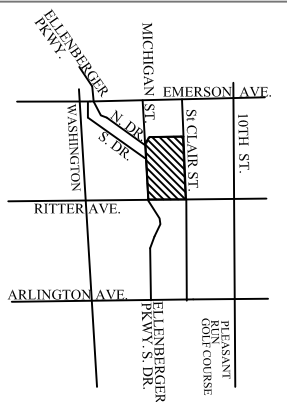

LOCATION MAP

KEY

- 1 ICE RINK (SHARES POOL BATH HOUSE)
5301 E. ST. CLAIR ST.
- 2 SWIMMING POOL/BATH HOUSE
5301 E. ST. CLAIR ST.
- 3 TENNIS COURTS (8)
- 4 PLAY GROUNDS (2)
- 5 FOOTBALL FIELD
- 6 BASEBALL DIAMOND (2)
- 7 SOFTBALL DIAMOND
- 8 TRAIL (1.2 MILE LOOP)
(NOT PAVED)
- 9 SLEDDING HILL
- 10 SHELTER
- 11 VOLLEYBALL COURT (1)

REVISED: 2/16/2011

ACQUIRED 1911

ELLENBERGER PARK

5301 ST. CLAIR STREET

327-7176

37.4 ACRES

COMMUNITY PARKS

2.5