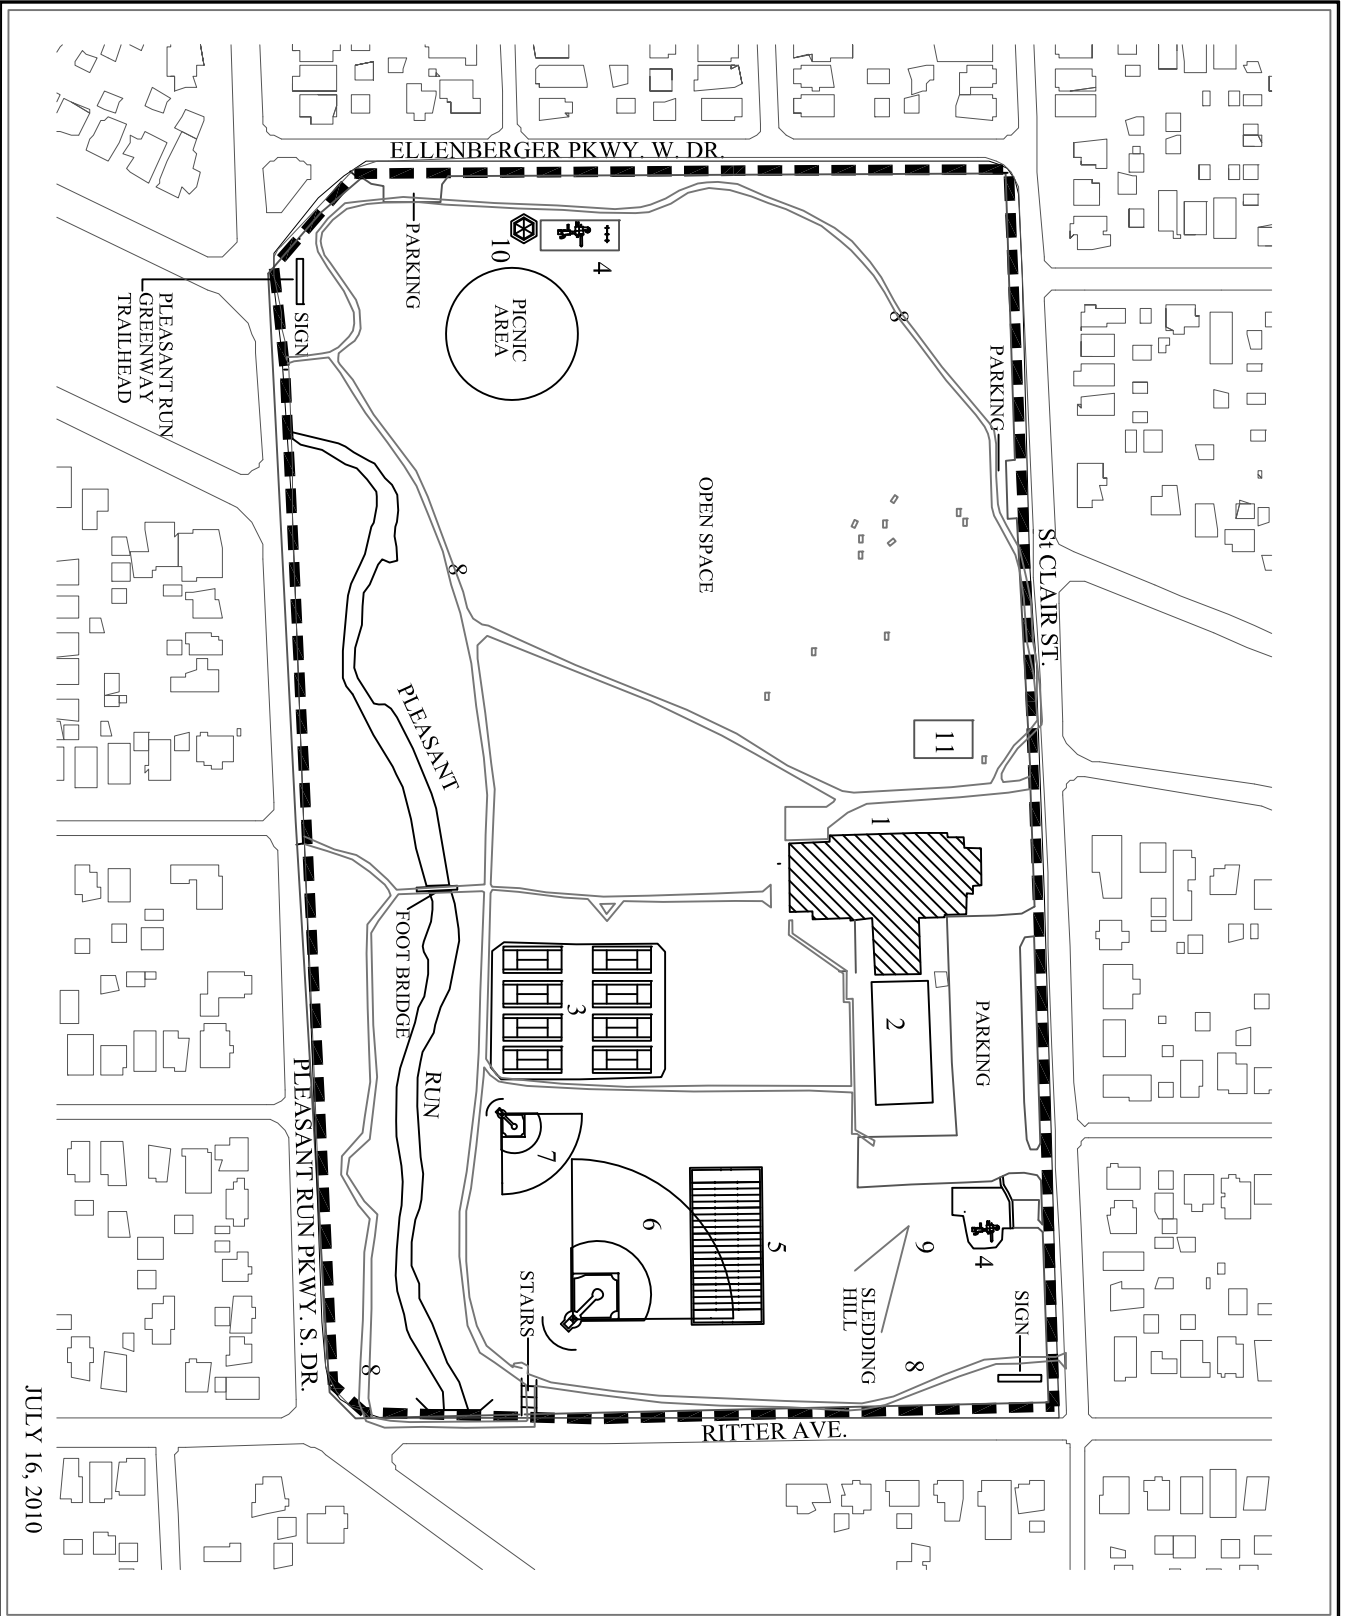

LOCATION MAP

KEY

- 1 ICE RINK (SHARES POOL BATH HOUSE)
5301 E. ST. CLAIR ST.
- 2 SWIMMING POOL/BATH HOUSE
5301 E. ST. CLAIR ST.
- 3 TENNIS COURTS (8)
- 4 PLAY GROUNDS (2)
- 5 FOOTBALL FIELD
- 6 BASEBALL DIAMOND (2)
- 7 SOFTBALL DIAMOND
- 8 TRAIL (1.2 MILE LOOP)
(NOT PAVED)
- 9 SLEDDING HILL
- 10 SHELTER
- 11 VOLLEYBALL COURT (1)

REVISED: 2/16/2011

ACQUIRED 1911

ELLENBERGER PARK

5301 ST. CLAIR STREET

327-7176

37.4 ACRES

COMMUNITY PARKS

2.5