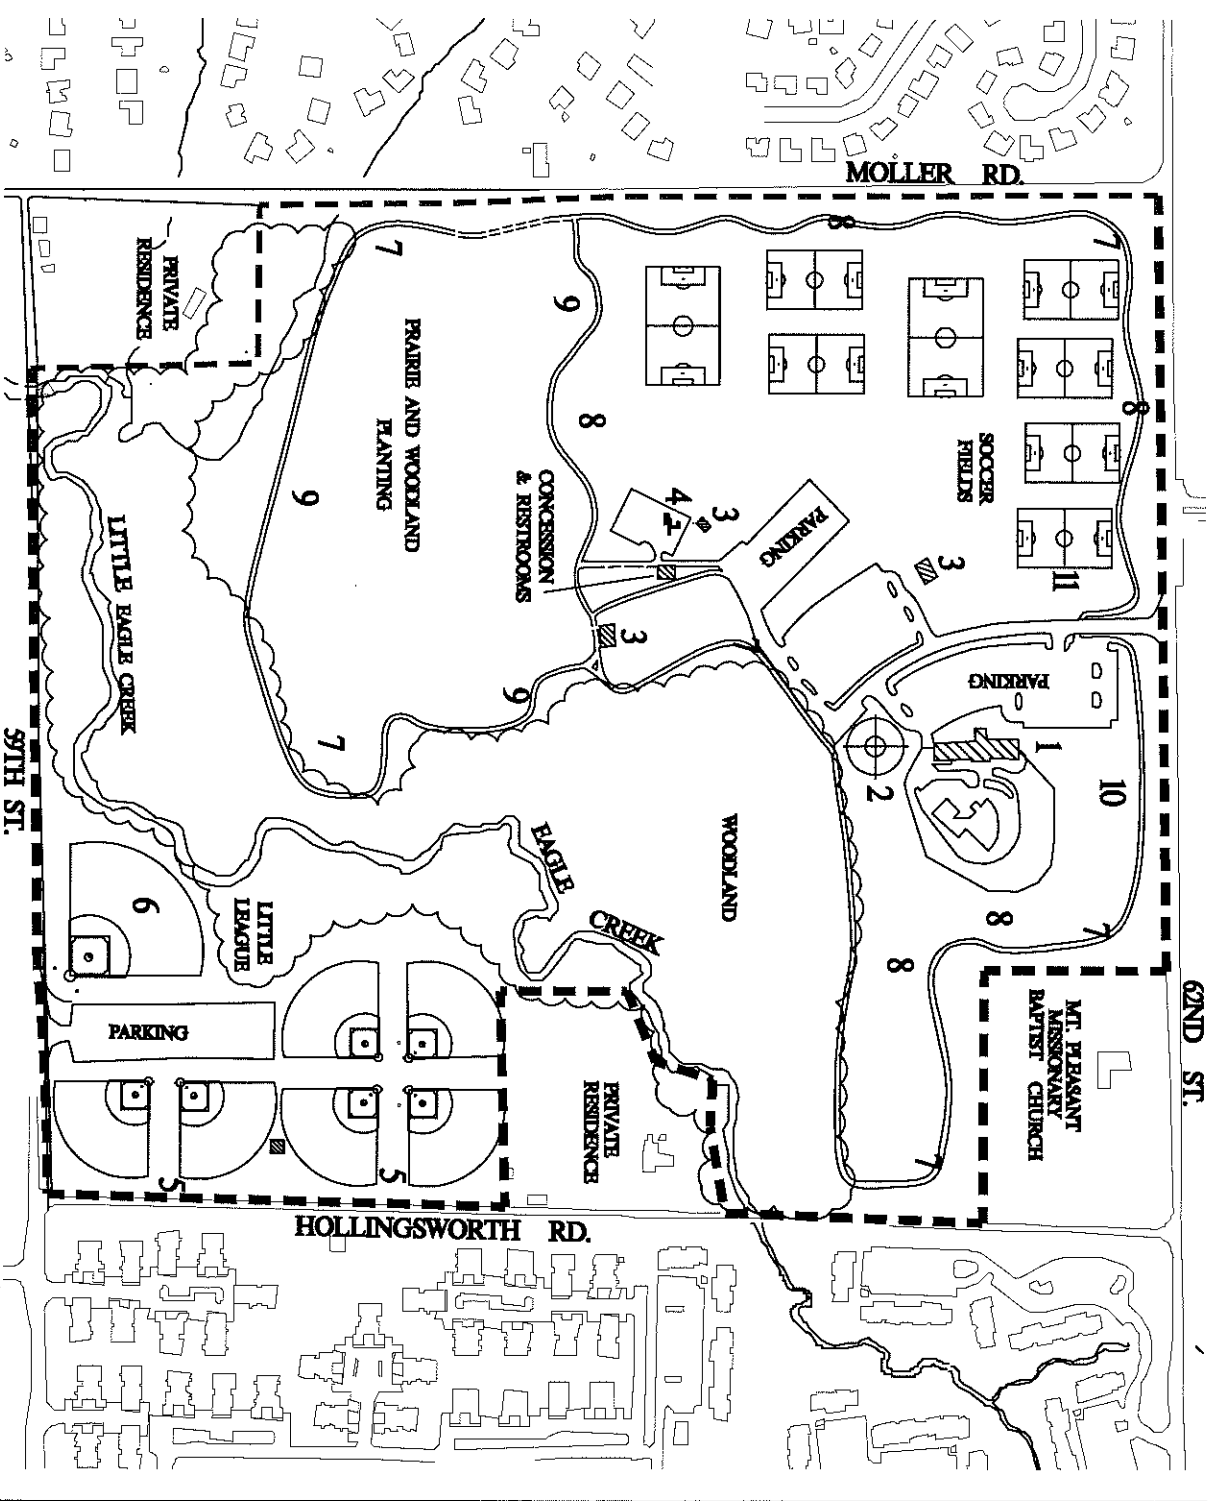

**LOCATION MAP**

**KEY**

- 1 NORTHWESTWAY AQUATIC CENTER  
523 W. 62ND STREET
- 2 BASKETBALL COURTS
- 3 SHELTER
- 4 PLAY STRUCTURE
- 5 BASEBALL (6 TOTAL - 2 LIGHTED)
- 6 SOFTBALL (LIGHTED)
- 7 PERIMETER TRAIL 1.6 MILES (PAVED)
- 8 NORTH TRAIL 1.2 MILES (PAVED)
- 9 SOUTH TRAIL .7 MILES (PAVED)
- 10 DISC GOLF (8 HOLES)
- 11 PUBLIC FIELD (AVAILABLE WHEN NO EVENTS ARE SCHEDULED)

REVISED: 2/22/2011

JULY 14, 2010

**NORTHWESTWAY PARK**  
523 W. 62ND STREET  
117 ACRES  
COMMUNITY PARKS